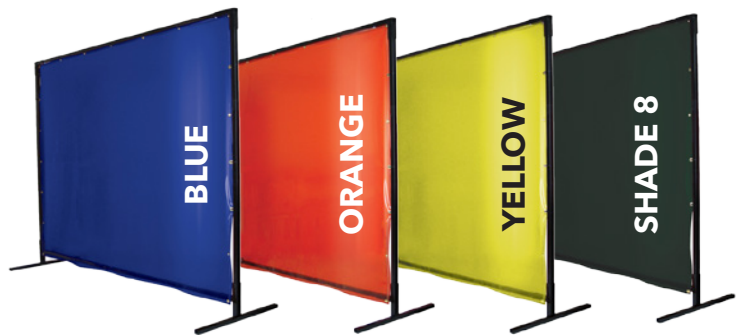

SIZE	BLUE	ORANGE	YELLOW	SHADE 8	PRICE
6' X 6'	LTH 6X6VF1-BLU	LTH 6X6VF1-ORG	LTH 6X6VF1-YEL	LTH 6X6VF1-SH8	$60.26
6' X 8'	LTH 6X8VF1-BLU	LTH 6X8VF1-ORG	LTH 6X8VF1-YEL	LTH 6X8VF1-SH8	$72.81

WELDSTAR

OLD VALUES...NEW IDEAS

weldstar.com

AURORA
ILLINOIS
(630) 859-3100

LOGANSPORT
INDIANA
(574) 722-1177

MACHESNEY PARK
ILLINOIS
(815) 904-6950

UNIVERSITY PARK
ILLINOIS
(708) 534-8561