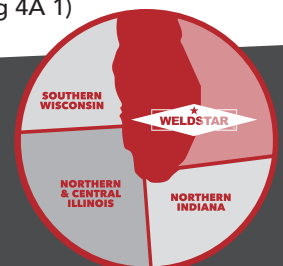

ADDITIONAL FACTS

- Only independent distributor of Nuclear filler material in the United States since the late 1960's.
- ASME Quality Certificate
- Technically Trained
- Financially Sound (D&B rating 4A 1)